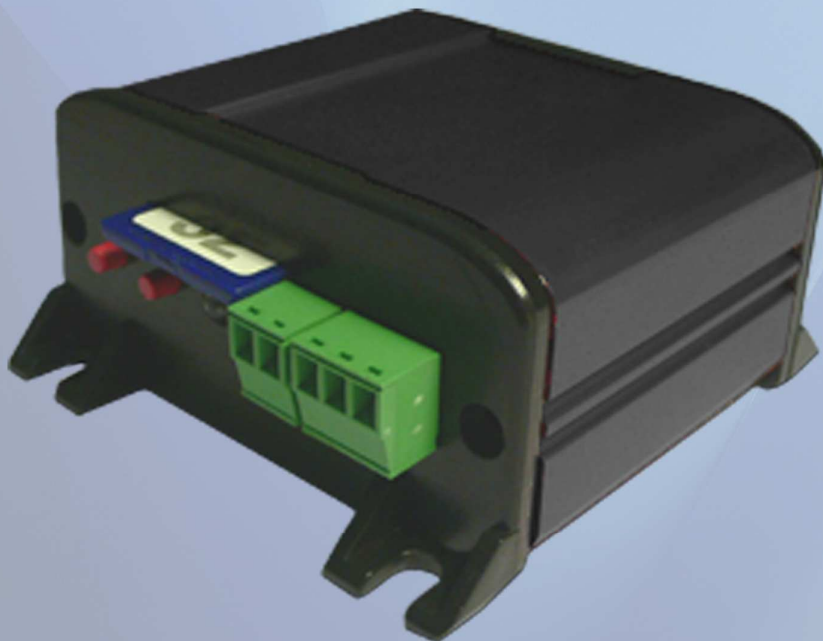

## FEATURES:

- Plug and play out of box
- SD-card Memory (128Mb = 90 Minutes)
- SD-card hot swappable
- Volume level adjustment
- Automatic start-up
- Looped playback
- Connects to POTS interface
- Wall mountable

## TECHNICAL INFO:

Input Power: 12v / 24v / 48v DC  
Current: <50 mA  
Dimensions: 80mm x 80mm x 40mm

Call us for details on a personalised message for your company!

---

**STARBASE TELECOMS** CC  
SA's Largest Independent Headset Distributor